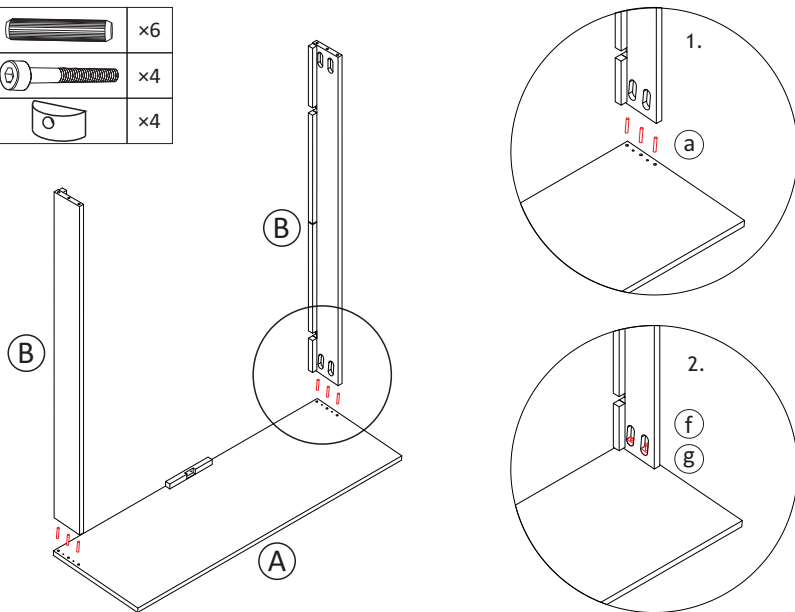

Assembly instructions metal connector for our Sixay beds using the example of the Fly floating bed.

Valid for the models:

- Anna Wood
- Floating bed Mamma Wood
- Bed Mamma
- Bed Zebra
- Floating bed Fly

Assembly instructions - page 2

a		x12
b		x8
c		x4
d		x2
e		x2
f		x8
g		x8

Assembly instructions - page 3

(a)		x6
(f)		x4
(g)		x4

Assembly instructions - page 4

(b)		×12
(d)		×2
(e)		×2

Assembly instructions - page 6