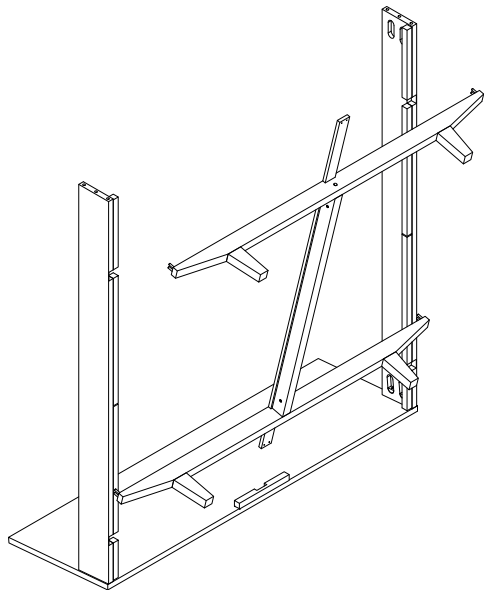

Assembly instructions metal connector for our Sixay beds using the example of the Fly floating bed.

Valid for the models:

- Anna Wood
- Floating bed Mamma Wood
- Bed Mamma
- Bed Zebra
- Floating bed Fly

Assembly instructions - page 2

a		x12
b		x8
c		x4
d		x2
e		x2
f		x8
g		x8

Assembly instructions - page 3

(a)		x6
(f)		x4
(g)		x4

Assembly instructions - page 4

(b)		×12
(d)		×2
(e)		×2

Assembly instructions - page 6