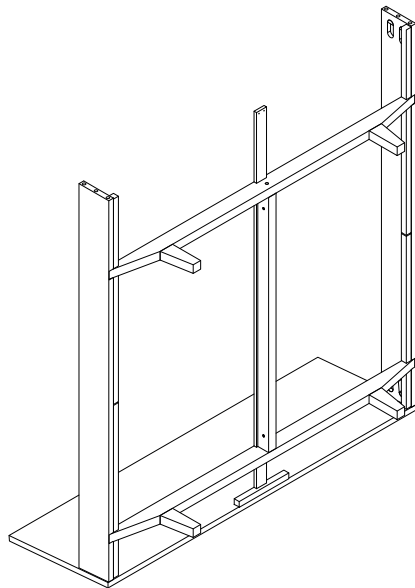

Assembly instructions metal connector for our Sixay beds using the example of the Fly floating bed.

Valid for the models:

- Anna Wood
- Floating bed Mamma Wood
- Bed Mamma
- Bed Zebra
- Floating bed Fly

Assembly instructions - page 2

a		x12
b		x8
c		x4
d		x2
e		x2
f		x8
g		x8

Assembly instructions - page 3

(a)		x6
(f)		x4
(g)		x4

Assembly instructions - page 4

(b)		×12
(d)		×2
(e)		×2

Assembly instructions - page 6