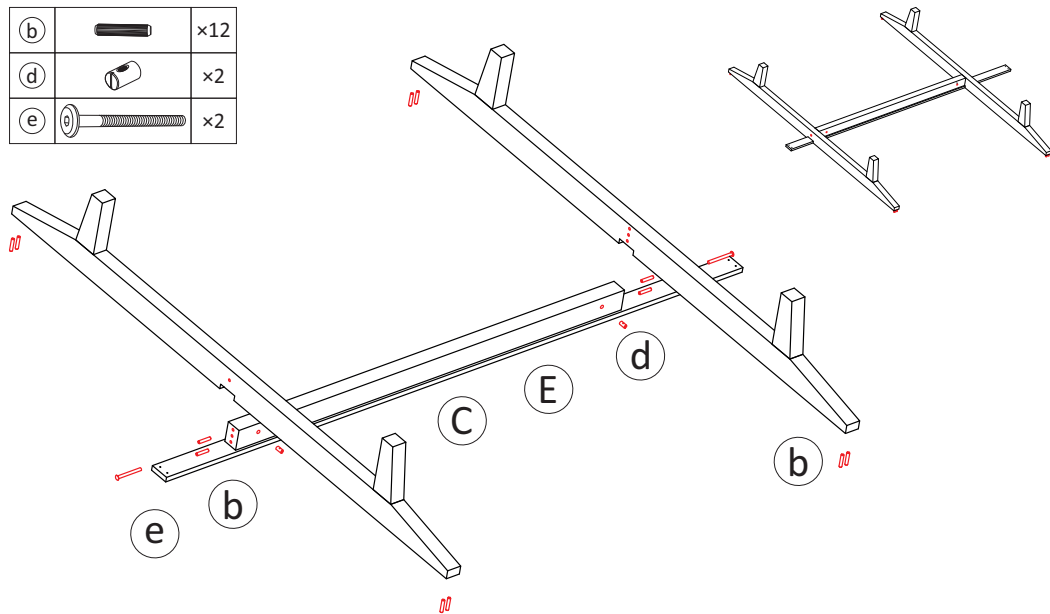

Assembly instructions metal connector for our Sixay beds using the example of the Fly floating bed.

Valid for the models:

- Anna Wood
- Floating bed Mamma Wood
- Bed Mamma
- Bed Zebra
- Floating bed Fly

Assembly instructions - page 2

a		x12
b		x8
c		x4
d		x2
e		x2
f		x8
g		x8

Assembly instructions - page 3

(a)		x6
(f)		x4
(g)		x4

Assembly instructions - page 4

(b)		×12
(d)		×2
(e)		×2

Assembly instructions - page 6