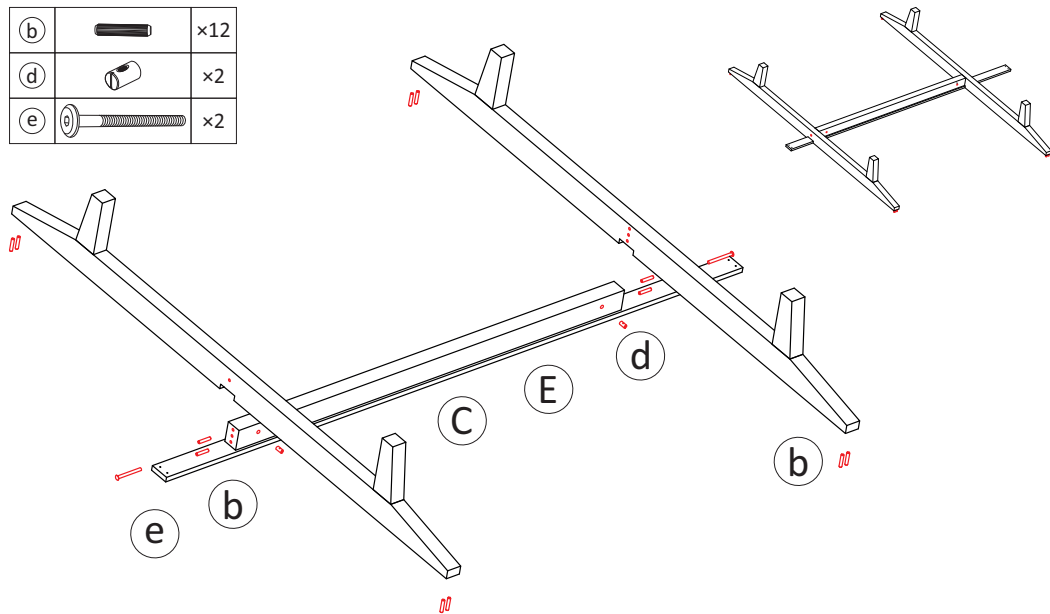

Assembly instructions metal connector for our Sixay beds using the example of the Fly floating bed.

Valid for the models:

- Anna Wood
- Floating bed Mamma Wood
- Bed Mamma
- Bed Zebra
- Floating bed Fly

(a)		x6
(f)		x4
(g)		x4

Assembly instructions - page 4

(b)		×12
(d)		×2
(e)		×2

Assembly instructions - page 6

(a)		x6
(c)		x4
(f)		x4
(g)		x4