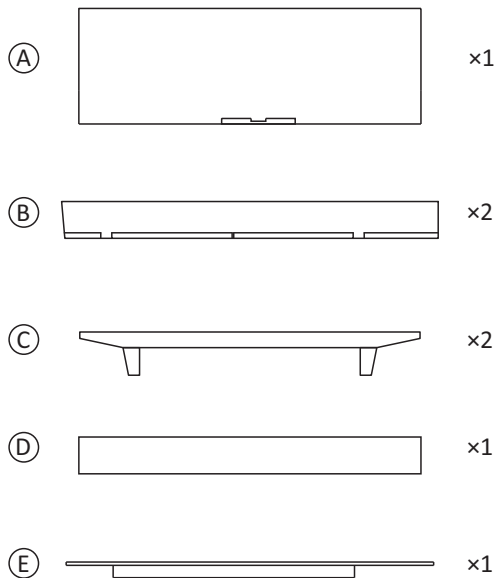

Assembly instructions metal connector for our Sixay beds using the example of the Fly floating bed.

Valid for the models:

- Anna Wood
- Floating bed Mamma Wood
- Bed Mamma
- Bed Zebra
- Floating bed Fly

Assembly instructions - page 2

a		x12
b		x8
c		x4
d		x2
e		x2
f		x8
g		x8

Assembly instructions - page 3

(a)		x6
(f)		x4
(g)		x4

Assembly instructions - page 4

(b)		×12
(d)		×2
(e)		×2

Assembly instructions - page 6